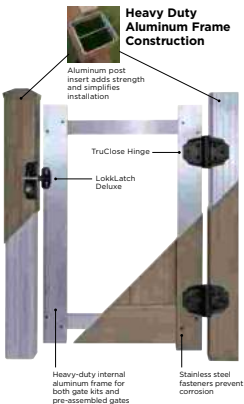

Bufftech offers a wide selection of residential gates designed to match all of our fence styles, in a choice of heights and widths. Beautiful and durable, Bufftech gates deliver easy installation and great performance. Choose from unassembled gate kits or pre-assembled gates that ship ready to install.

Heavy Duty Aluminum Frame Construction

Aluminum post insert adds strength and simplifies installation

TruClose Hinge

LokkLatch Deluxe

Stainless steel fasteners prevent corrosion

	Pre-Assembled Gate Widths	Unassembled Gate Kit Max Width	Extension Kit Required**
Brookline	50'-1/2"	70'	Yes
Galveston	50'-1/2"	50'-1/2"	No
Chesterfield*	36'-1/2" 50'-1/2" 64'-3/4"	70'	Yes
Chesterfield Concave Accent	50'-1/2"	na	na
Chesterfield Convex Accent	50'-1/2"	na	na
New Lexington	42'-1/2" 50'-1/2" 65'-1/4"	72'	Yes
Breezewood	50'	60'	Yes
Imperial	50'	72'	Yes
Millbrook / Columbia	50'	60'	Yes
Baron	50'	72'	Yes
Princeton	50'	72'	Yes
Countess	50'	72'	Yes
Victorian	50'	72'	Yes
Manchester	50'	50'	No
Manchester Concave	na	50'	No
Danbury	50'	50'	No
Cape Cod	50'	60'	Yes
Rothbury	50'	50'	No
2-Rail*	na	72'	na
3-Rail*	na	90'	na
4-Rail*	na	90'	na
Crossback*	na	90'	na

Stainless Steel Gate Hardware

Give your gate the old-world look of wrought iron with our rugged, rust-free stainless steel gate hardware. The hardware includes hinge, strike and latch and is available in Black Pebble.